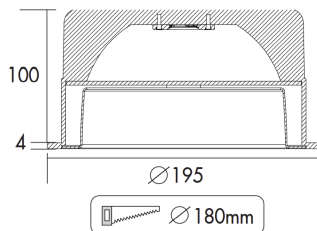

DIMENSIONS

PRAGMALUX

All rights reserved. Pragmalux - PDL Lighting Group B.V. retains the right to modify product specifications without any prior notice or obligation and does not assume any liability for any consequences of using this document. Subject to errors and printing errors. Luminous flux tolerance: +/- 10%. Power consumption tolerance: +/- 10%.